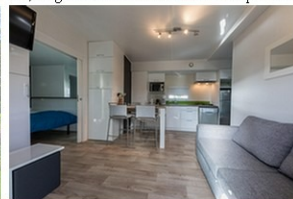

Locations Mobil-Homes et Cottages

TAOS VIP Premium + avec SPA privatif, 1, 2, 3 chambres, 2 sdb

TAOS VIP 3 chambres, Premium +, 40m², 6 personnes max. (2011)

TAOS VIP 2 chambres, 35m², Premium+, 4 personnes max. (2013)

TAOS VIP 1 chambre, 27m², Premium+, 2 personnes max. (2013)

FR 1 chambre avec 1 lit de 160cm, salle de bain avec douche et lavabo, WC séparé, 1 chambres avec 2 lits simple de 80cm, salle de bain avec douche, lavabo et WC, chauffage électrique. 1 chambres avec 2 lits dont 1 superposé (couvertures et oreillers fournis).

Cuisine entièrement équipée (vaisselle, 4 feux gaz, réfrigérateur-congélateur, lave-vaisselle, micro-ondes, cafetière électrique, bouilloire). Salon TV, salon de jardin, séchoir, barbecue, grande terrasse semi-couverte avec SPA 4 personnes privatif.

UK 1 bedroom with 1 bed of 160cm, bathroom with shower and washbasin, separate WC, 1 bedroom with 2 single beds of 80cm, bathroom with shower, washbasin and WC, electric heating. 1 bedroom with 2 beds including 1 bunk (blankets and pillows provided).

Fully equipped kitchen (crockery and cutlery, 4 gas burners, fridge-freezer, dishwasher, microwave, electric coffee maker, kettle). TV lounge, garden furniture, dryer, barbecue, large semi-covered terrace. with private SPA for 4 people.

} 1 à 3 chambres, 2 sdb, WC, terrasse semi-couverte

Santa Fé VIP Premium avec SPA privatif, 36m², 3 chambres 2 sdb

Santa FE VIP Premium, 36m² 3 chambres, 2 sdb, grande terrasse, 6 personnes max (2017)