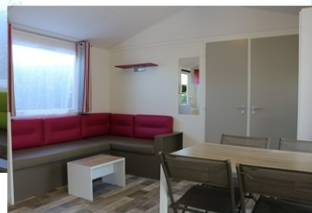

Mobil-home Eden SantaFe Duo, 32m², 2 chambres, terrasse, 4 personnes max. (2017)

1 chambre avec 1 lit de 140cm, 1 chambre avec 2 lits de 80cm (couvertures et oreillers fournis), cuisine équipée (vaisselle, 4 feux gaz, réfrigérateur top, micro-ondes, cafetière électrique, bouilloire), salle de bain avec douche et lavabo, WC séparé, chauffage, salon de jardin, parasol, séchoir, terrasse semi-couverte.

1 bedroom with 1 bed of 140cm, 1 bedroom with 2 beds of 80cm (blankets and pillows provided), equipped kitchen (crockery, cutlery, 4 gas burners, top fridge, microwave, coffee machine, kettle), bathroom with shower and washbasin, separate toilet, electric heating, garden furniture, parasol, dryer, semi-covered terrace.