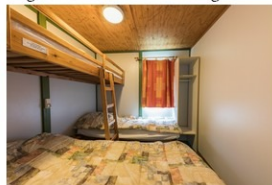

DKbane Insolite

DKbane Insolite, 2 personnes max. (2022)

Tente sur pilotis avec kitchenette et 2 lits de 80 (sans sanitaires)

Tent on stilts with kitchenette and 2 x 80cm beds (no sanitary facilities)

Cottage Confort, 35m² , 2 chambres

Cottages Confort (dont 1PMR), 2 chambres, terrasse couverte, 5 personnes max. (1998)

1 chambre avec 1 lit de 140cm, 1 chambre avec 2 lits de 80cm et 1 lit superposé (couverture et oreillers fournis), cuisine équipée (vaisselle, 2 feux gaz, réfrigérateur top, micro-ondes, cafetière électrique, chauffage électrique, terrasse couverte avec salon de jardin, séchoir.

1 bedroom with 1 bed of 140cm, 1 bedroom with 2 beds of 80cm and 1 bunk bed (blanket and pillows provided), equipped kitchen (crockery, cutlery, 2 gas burners, top refrigerator, microwave, coffee machine, electric heating, covered terrace with garden furniture, dryer.